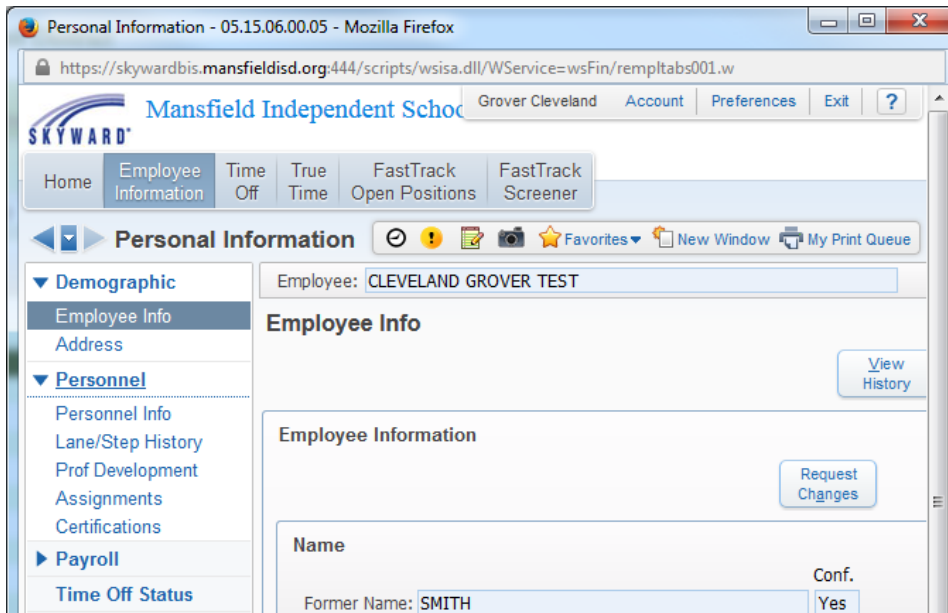

Where Can I Find My Salary Information?

Your salary information can be found in Skyward Employee Access.

In Skyward Employee Access click Employee Information on the top toolbar.

Then click Personal Information.