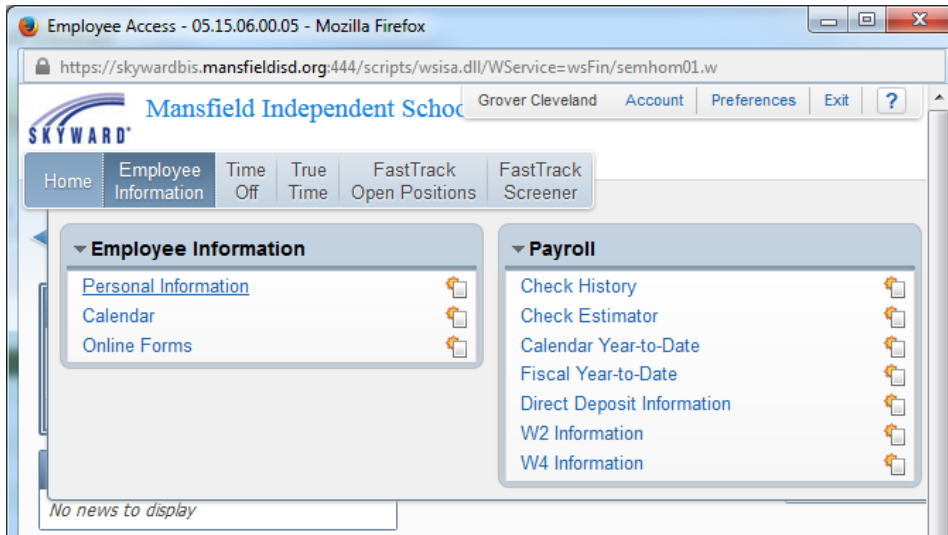

Where Can I Find My Salary Information?

Your salary information can be found in Skyward Employee Access.

In Skyward Employee Access click Employee Information on the top toolbar.

Then click Personal Information.

Click the arrow to the left of Personnel to view the menu.

Click Assignments from the Personnel menu.

Select the Assignment Year you would like to review.

Then click the arrow to the left of the position.