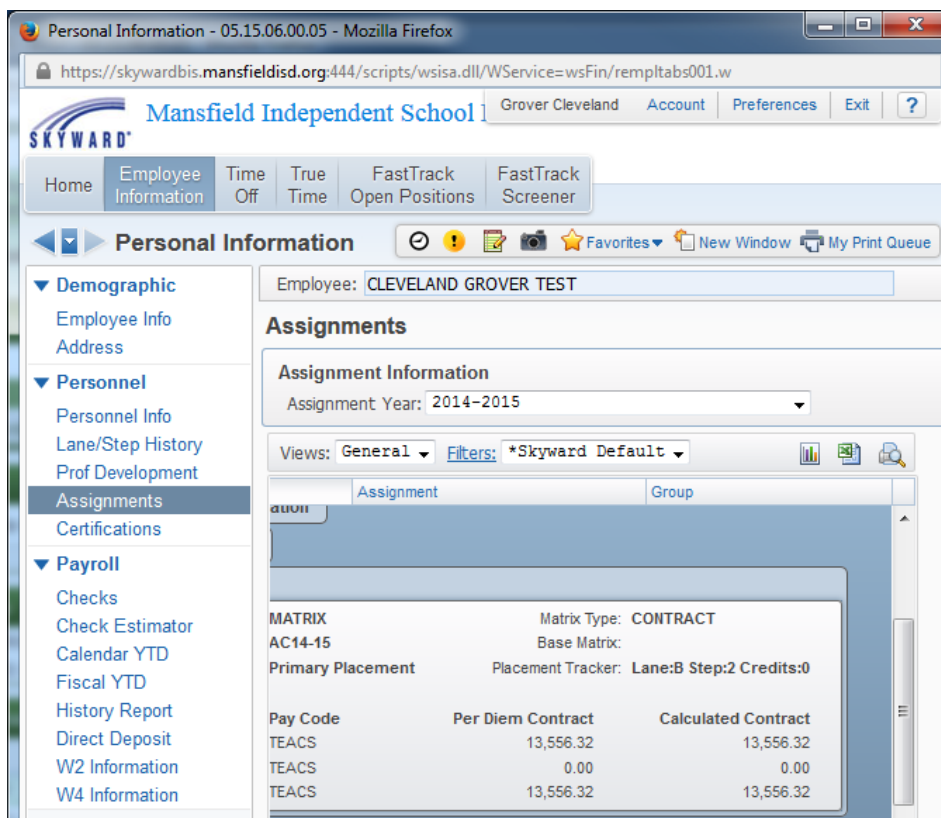

The Per Diem Contract and Calculated Contract are what you earned last year.

If you worked less than 100% of your contract days then this number will be only a portion of your salary.