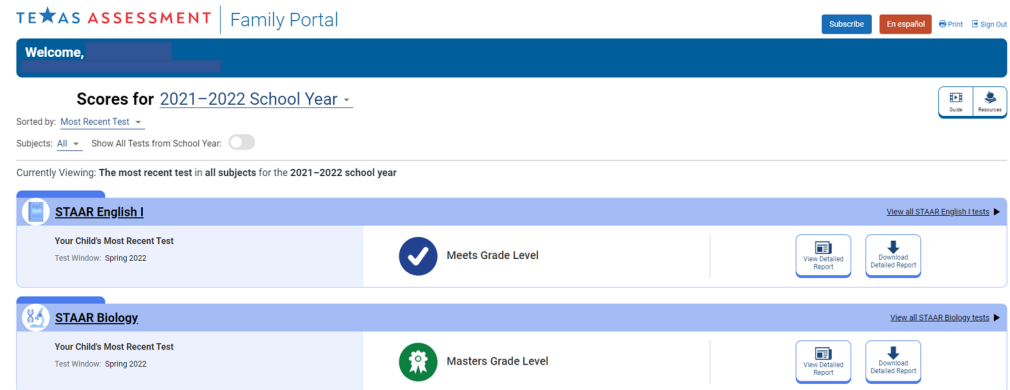

This will open a new window and log the guardian directly into the Texas Assessment Family Portal. Once in the Family Portal, choose the school year you would like to see scores for. Click **View Detailed Report** or **Download Detailed Report** for more information on each test.

View Detailed Report will provide you access to:

- Overall results
- Category Results
- Test Questions
- Responses
- Lexile® Trend
- Resources to Help Your Child