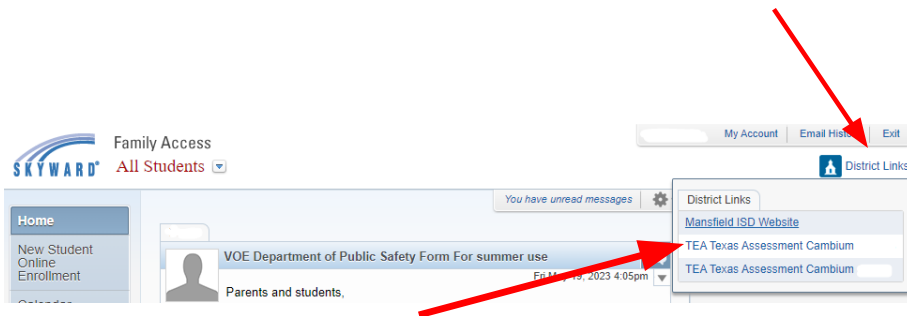

Single Sign On is a feature that has been added to parent Skyward access in Mansfield ISD. This feature allows parents direct access to their child's State assessment scores with one click.

The Texas Assessment Student Portal offers parents and students the following resources:

- Understanding Your Child's Score
- All About the STAAR Test
- How to Help My Child Prepare
- Literacy and Lexile® Measures
- The Quantiles® Framework for Mathematics
- FAQs

When a guardian logs in to Skyward, look for District Links in the top right corner. Click this link and choose TEA Texas Assessment Cambium. There will be a line for each student if you have multiple children enrolled in MISD.