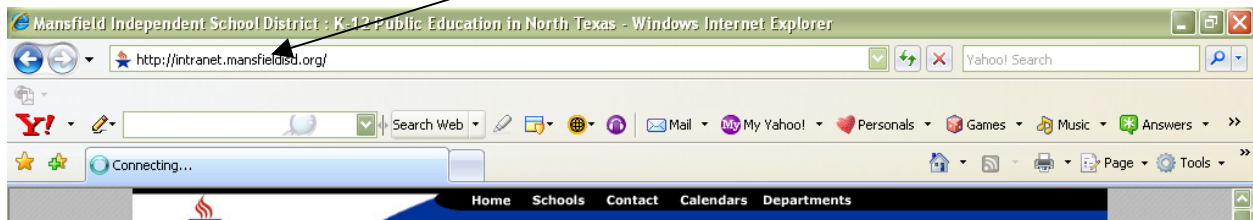

The Intranet will contain a lot more information that was designed just for MISD employees.