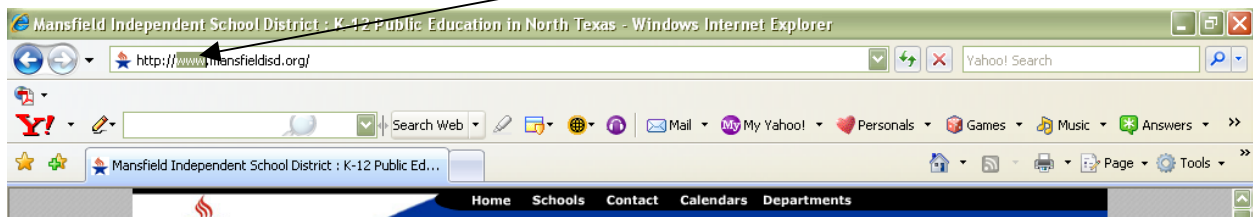

General Computer Questions

How do I get to the MISD Intranet?

1. In order to get on the Intranet, you must be on a computer at school. All school computers are connected to the school server, which host the Intranet.
2. The easiest way to get on the Intranet is to go to <http://intranet.mansfieldisd.org>.
3. If you are already on an Internet MISD website, to change to the Intranet, go to the address field, highlight the www part of the address, and then type in intranet. In other words, replace the www with intranet.

Change this

To this