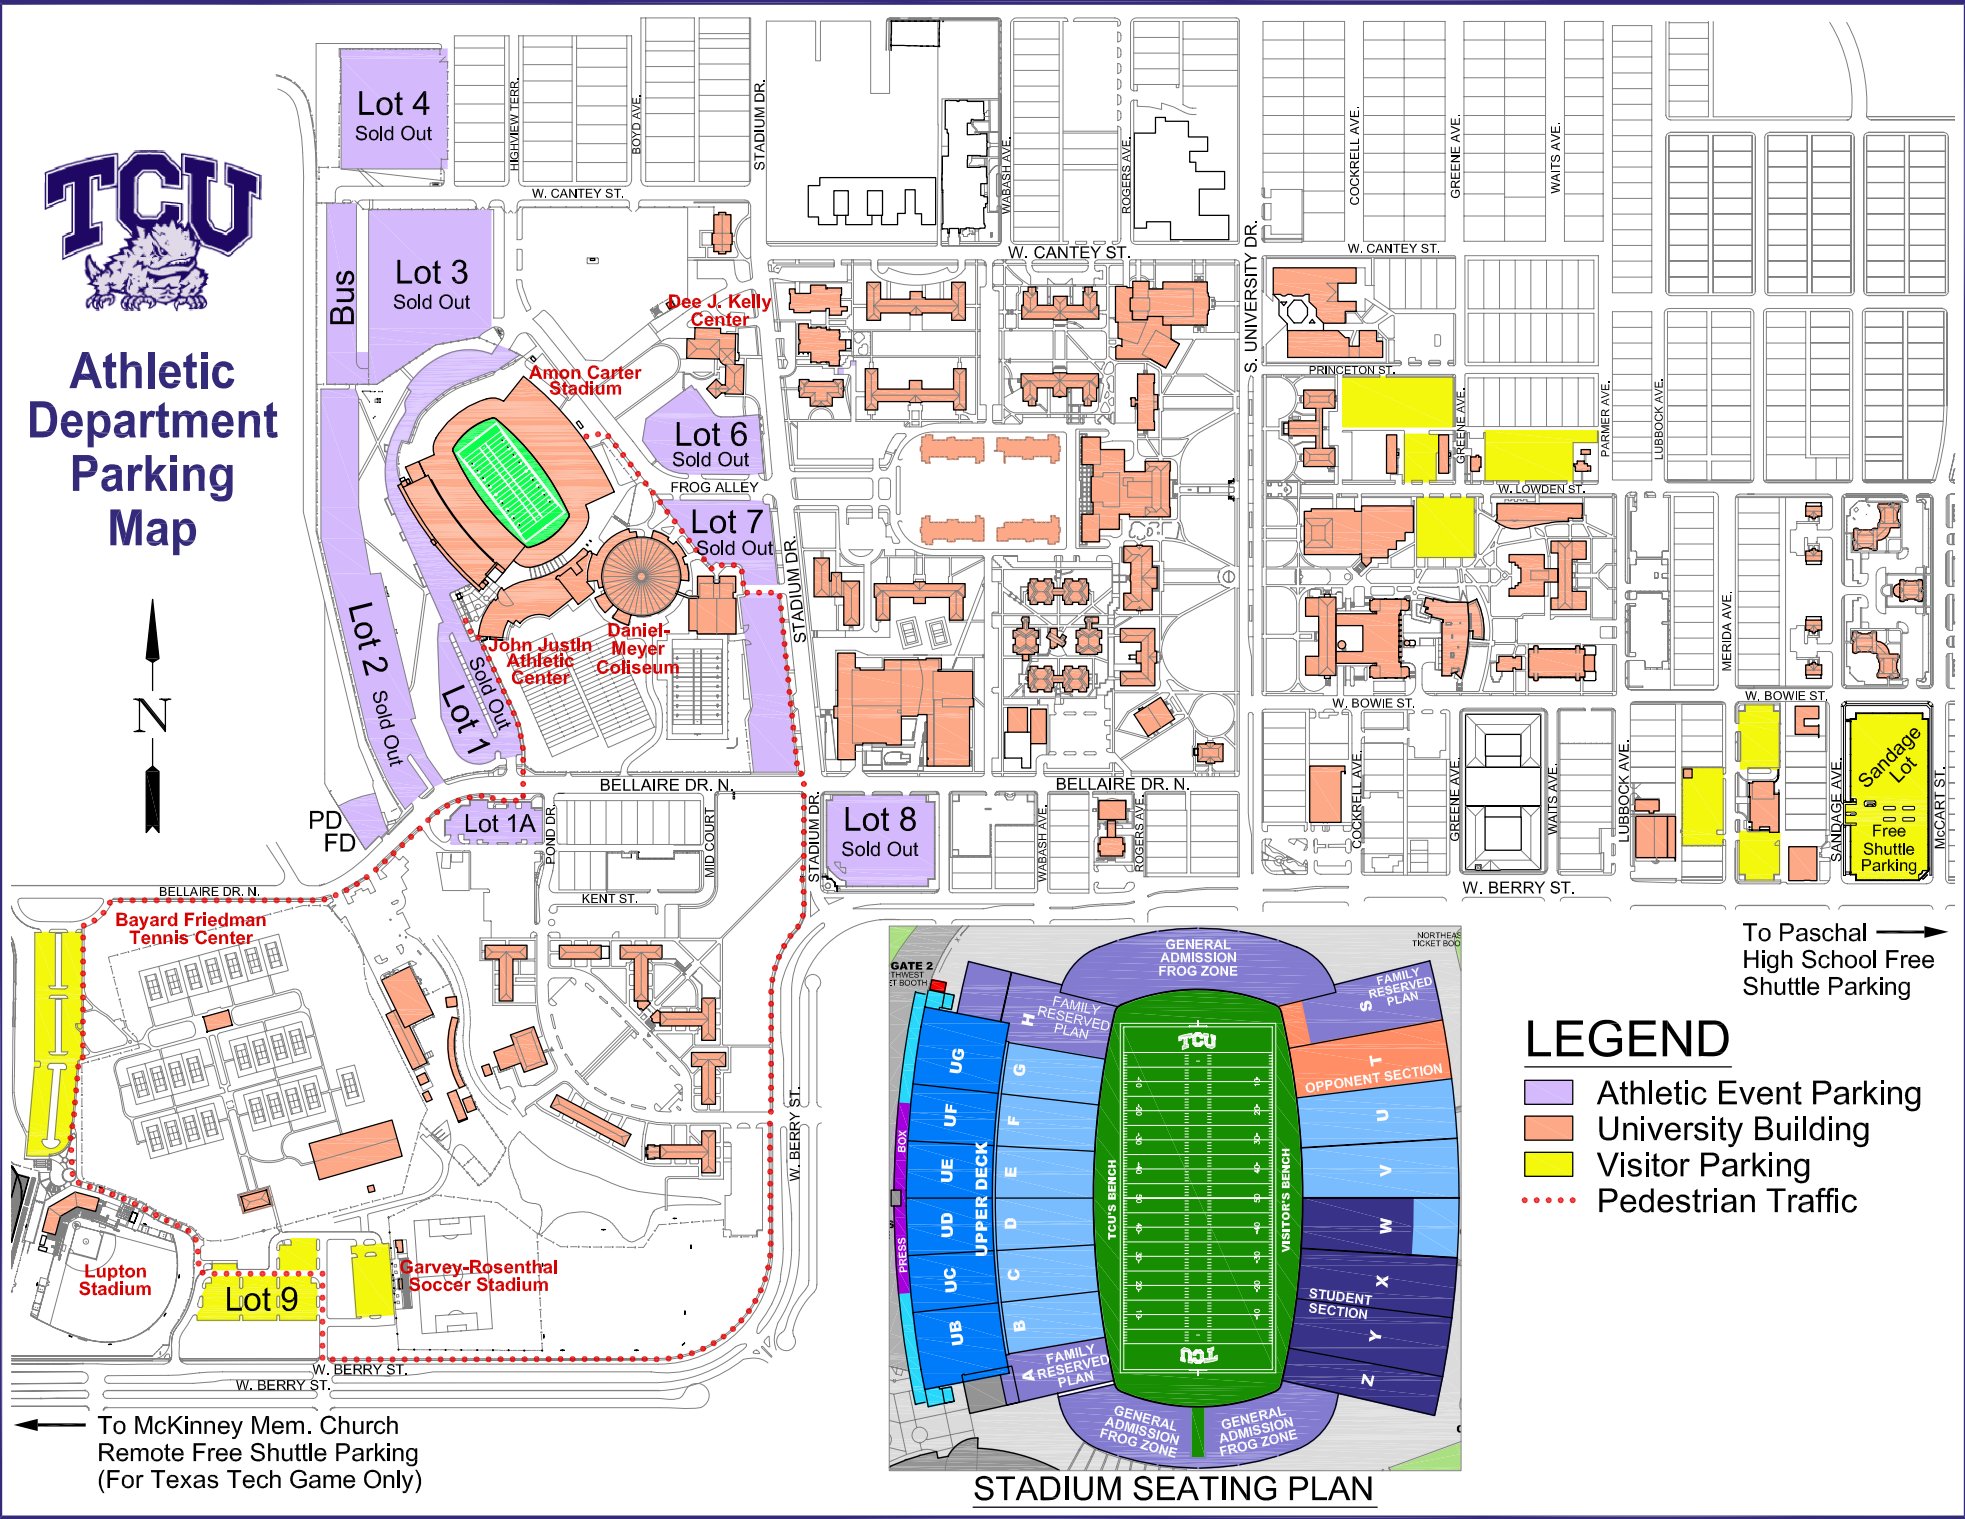

Athletic Department Parking Map

STADIUM SEATING PLAN

To Paschal High School Free Shuttle Parking →

← To McKinney Mem. Church Remote Free Shuttle Parking (For Texas Tech Game Only)

LEGEND

- Athletic Event Parking
- University Building
- Visitor Parking
- Pedestrian Traffic