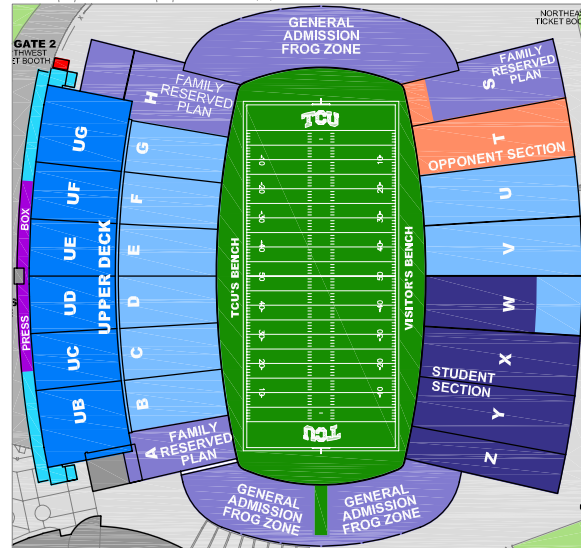

Athletic Department Parking Map

STADIUM SEATING PLAN

To Paschal High School Free Shuttle Parking →

← To McKinney Mem. Church Remote Free Shuttle Parking (For Texas Tech Game Only)

LEGEND

- Athletic Event Parking
- University Building
- Visitor Parking
- Pedestrian Traffic