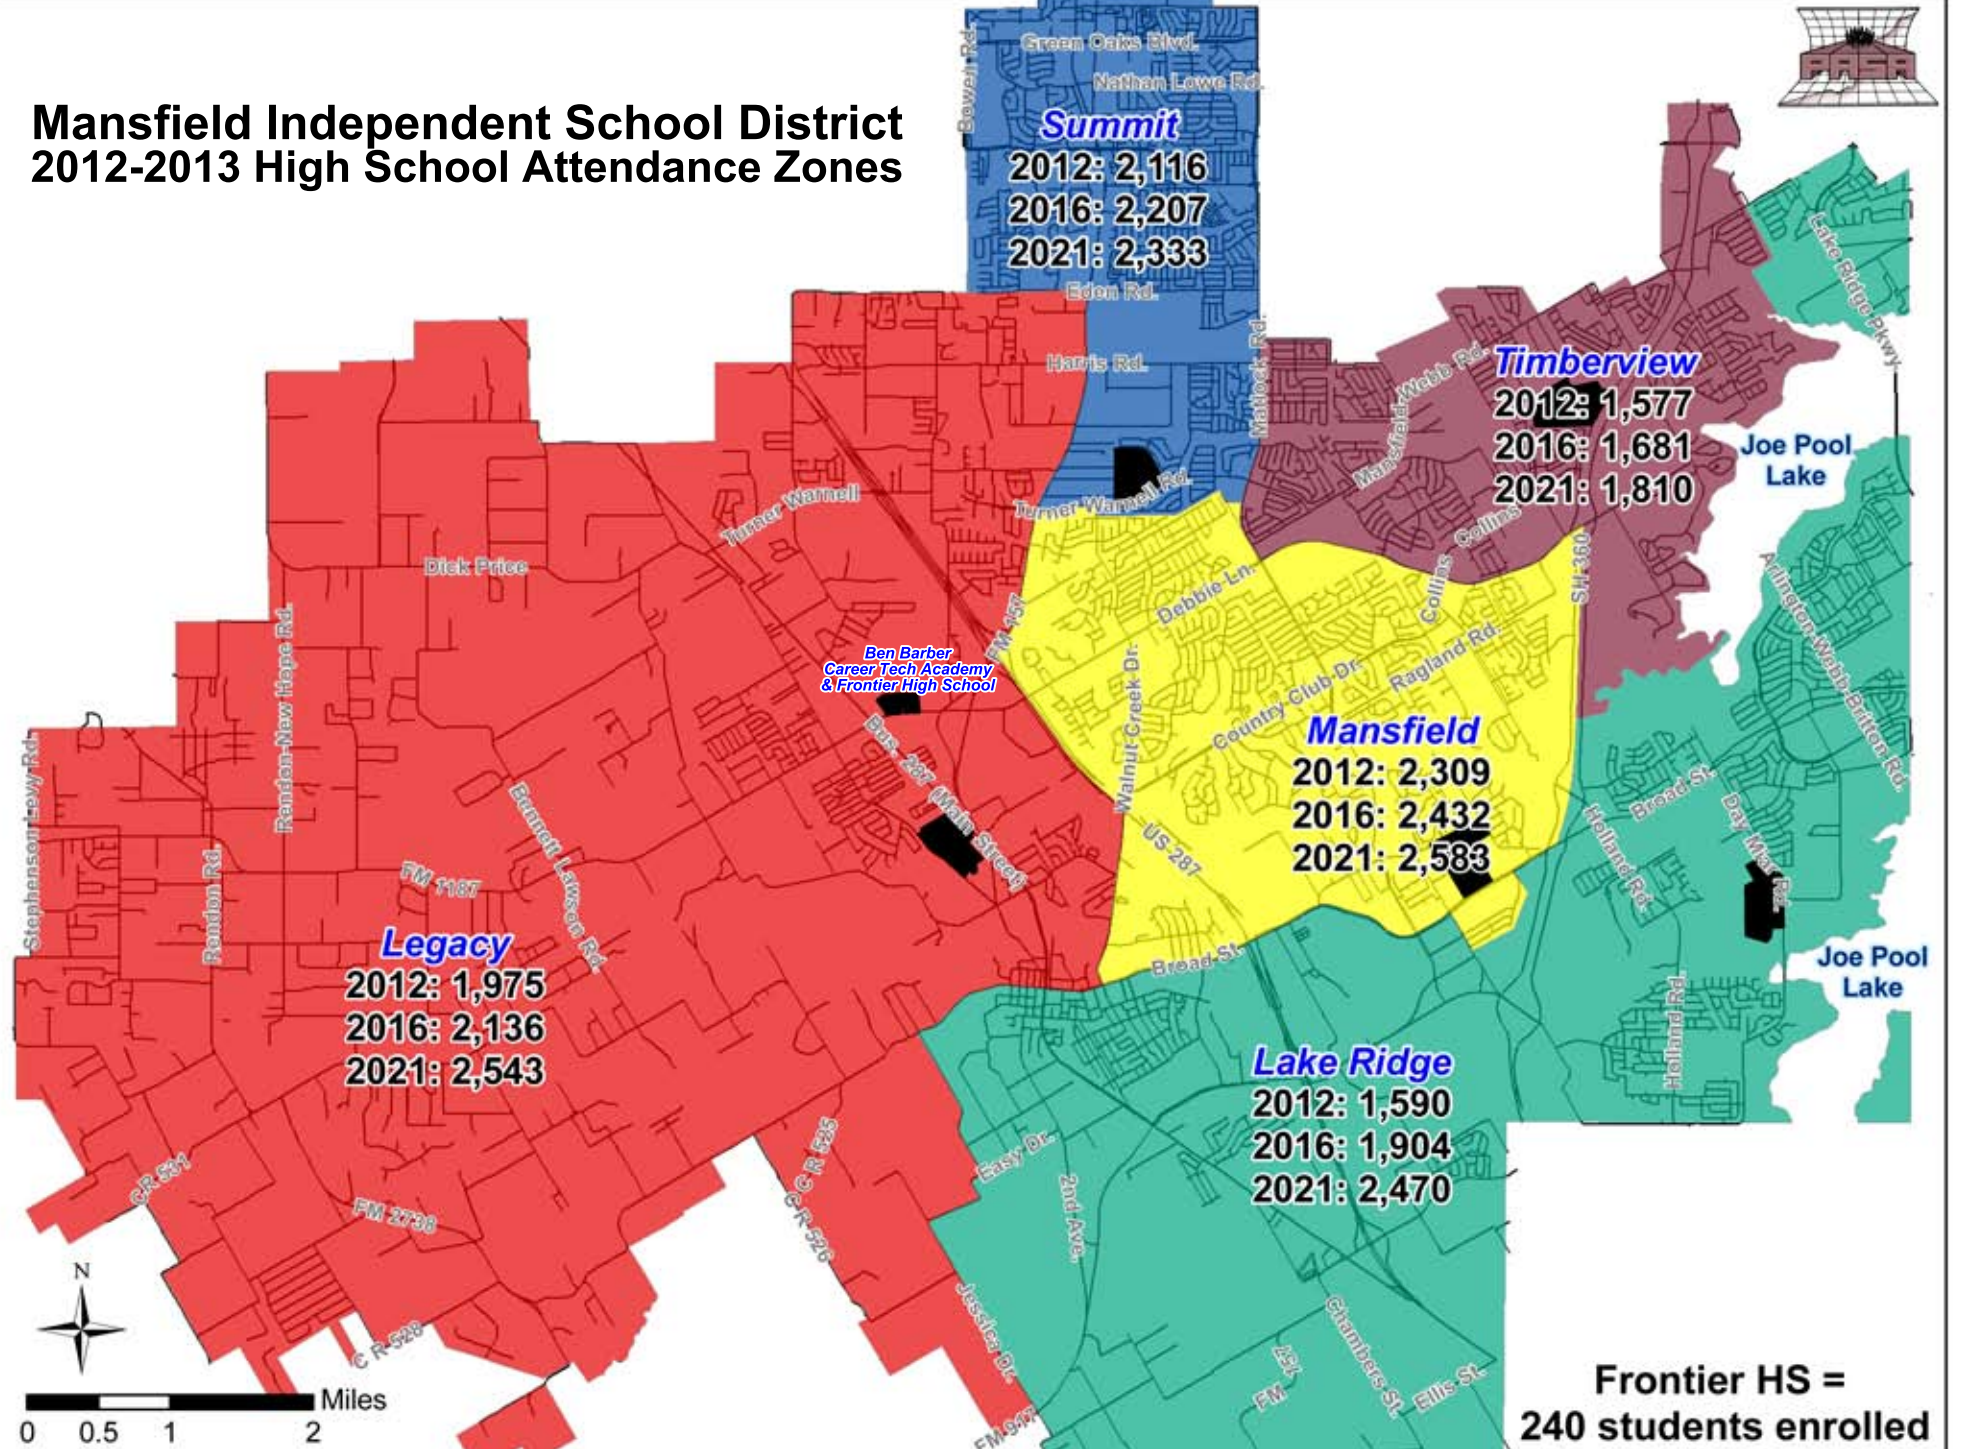

Mansfield Independent School District 2012-2013 High School Attendance Zones

**Frontier HS =
240 students enrolled**