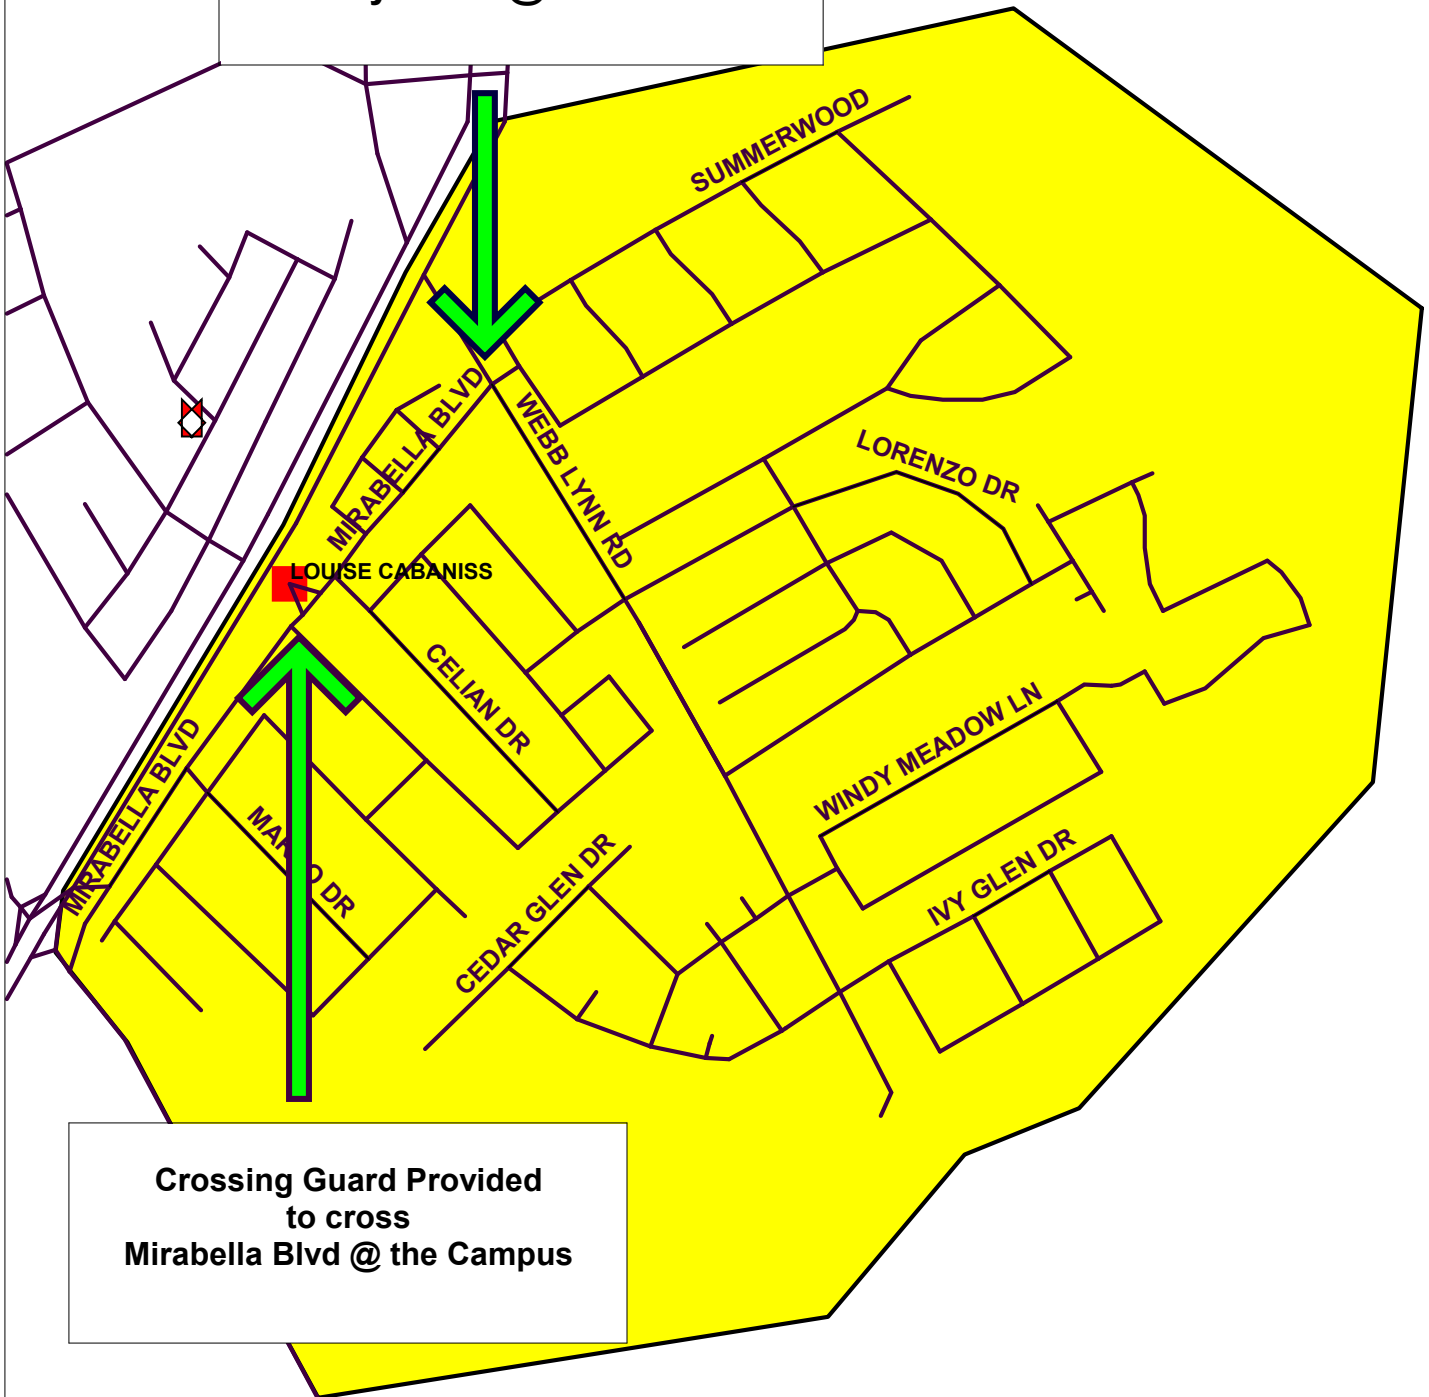

# Louise Cabaniss Walk Zone 2008-09

Crossing Guard Provided  
to cross  
Webb Lynn Rd @ Mirabella Blvd

Crossing Guard Provided  
to cross  
Mirabella Blvd @ the Campus